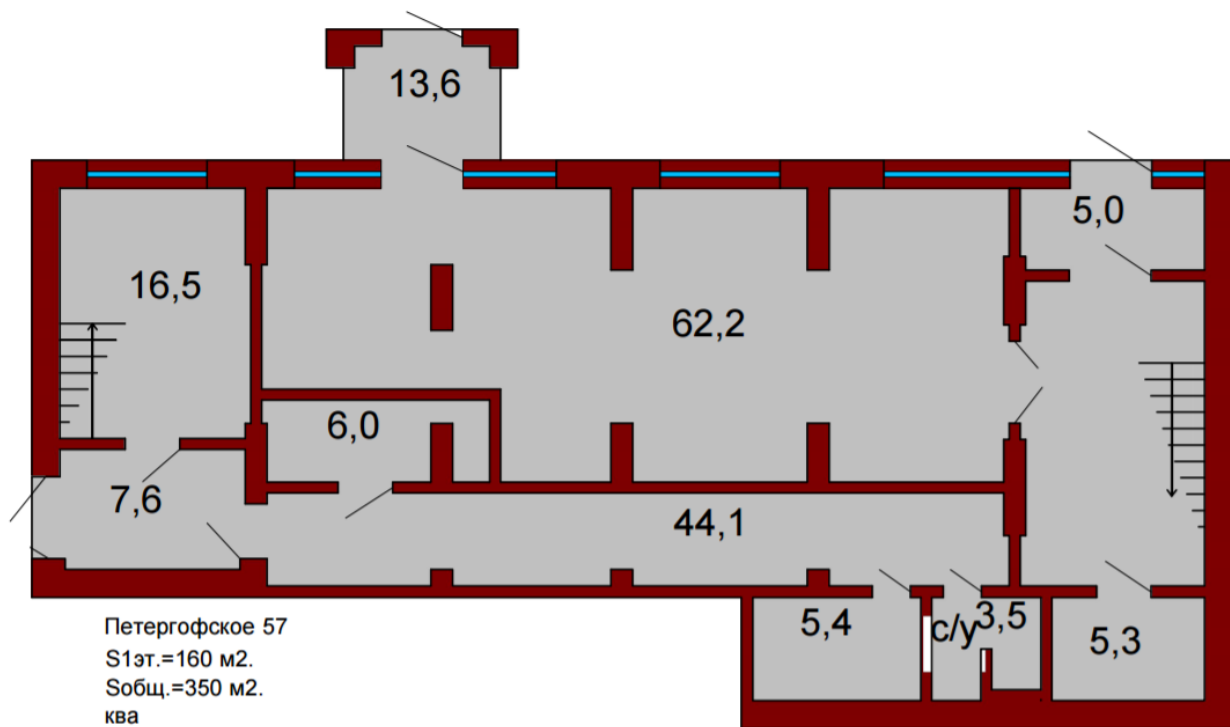

Bld. 57, Petergofskoye Highway

Type of real estate:	Commercial
Type of transaction:	出租
City:	Saint Petersburg
Address:	Bld. 57, Petergofskoye Highway
Nearest metro station:	Veteranov Avenue

Description

District:	Krasnoselsky
Floor:	1
Total area:	350 .

非居住场所。

Первый этаж

Второй этаж