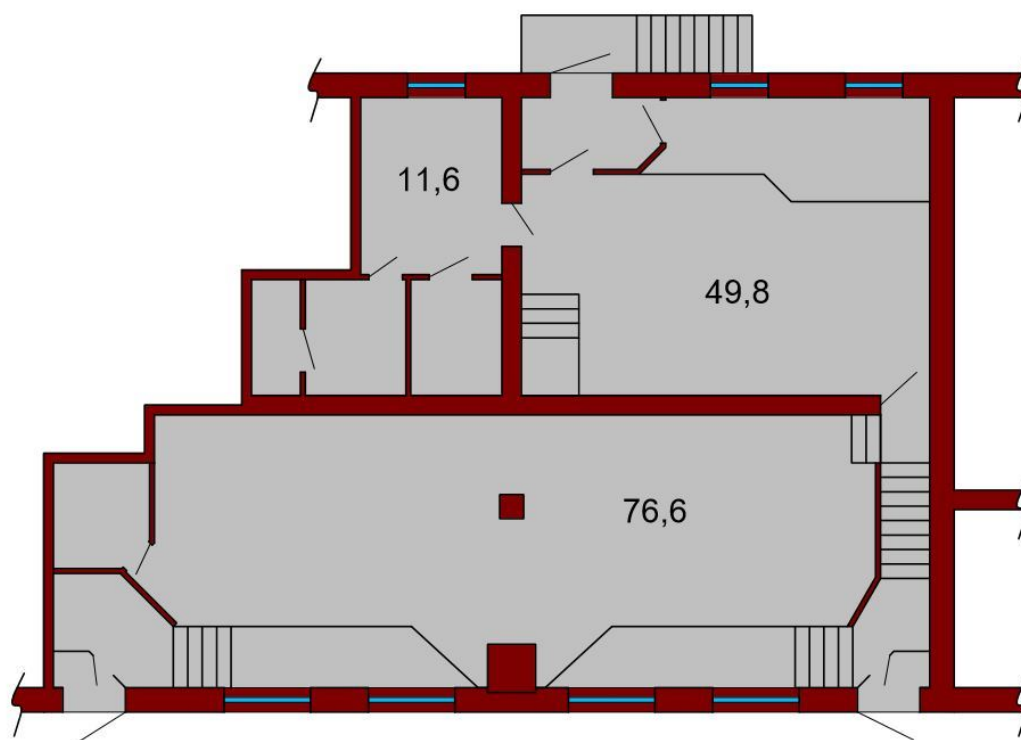

Description

District:	Moskovsky
Floor:	1
Total area:	241,8 кв.м

The premises is located on the central city highway within walking distance of two metro stations: Moskovskaya and Park Pobedy. There are 3 entrances (two entrances from the street, one entrance from the back yard). Power consumption: 90 kVA

План первого этажа

Московский 192
H=2.78 м
Собщ.=241.8 м2.
90 ква