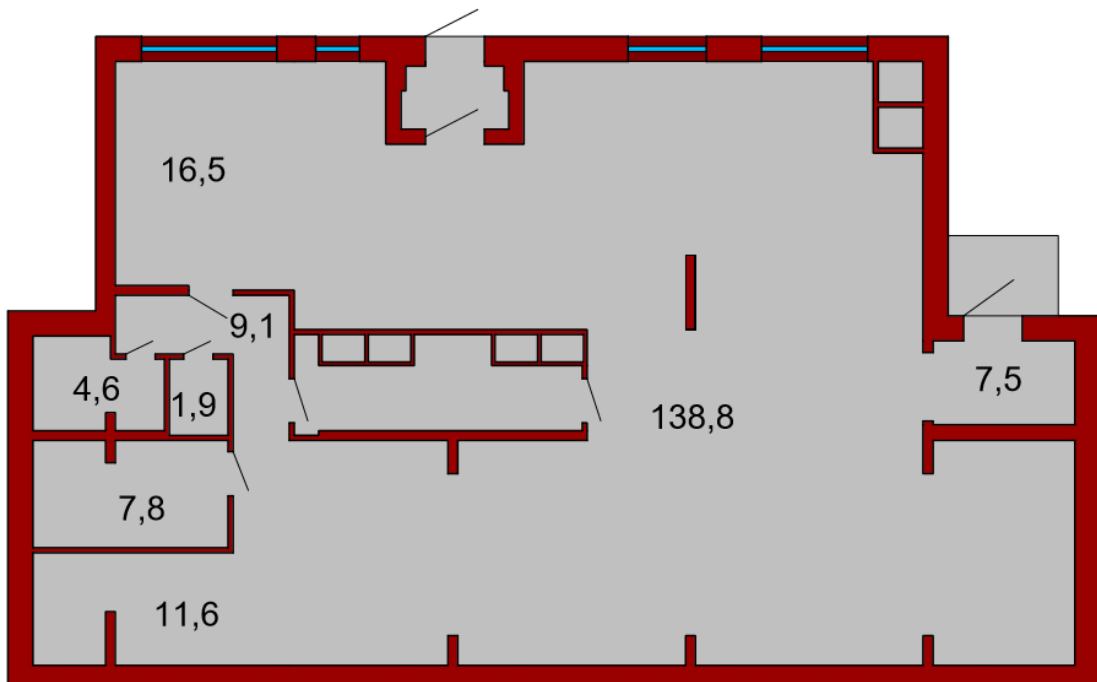

Description

District:	Krasnoselsky
Floor:	1
Total area:	198 кв.м

New premises in the elite residential complex "Baltic Pearl".
Entrance from Admirala Konovalova Street. Power consumption: 15
kVA

План этажа

Балтийская Жемчужина
H=3.60 м
Собщ.=198 м2.